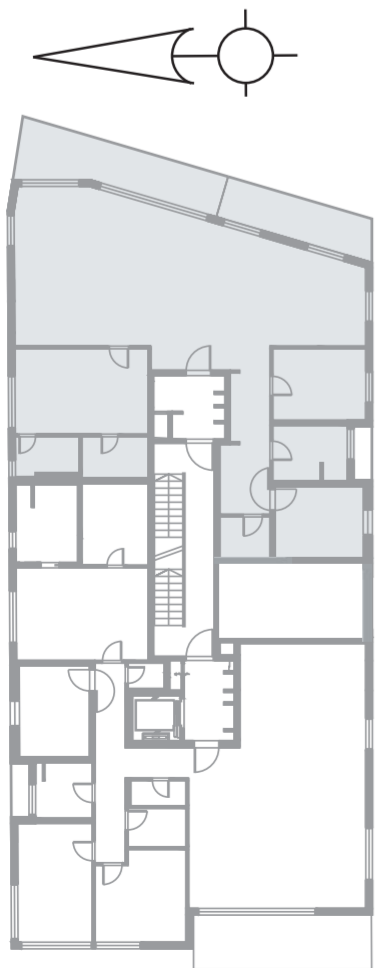

Floor: 3
 Rooms: 4
 Size: 146 Sqm
 Balcony Size: 23.5 Sqm
 Air Directions: South, North, East

Apt. Number
11

Biltmore St.