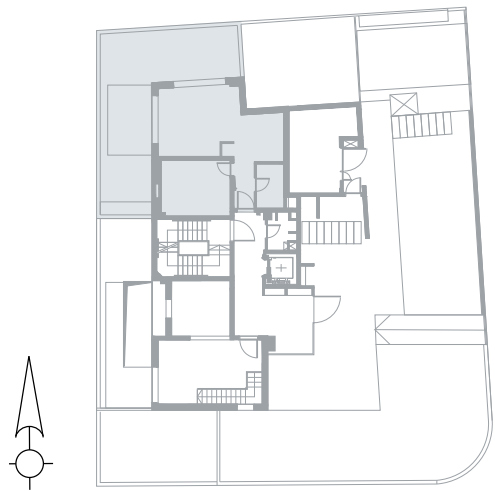

<p>Floor: Ground          Rooms: 2          Size: 51 Sqm          Garden Size: 42.5 Sqm          Air Directions: North, West</p>	<p>Apt. Number  <b>01</b></p>
--	-----------------------------------

Mosinson St.