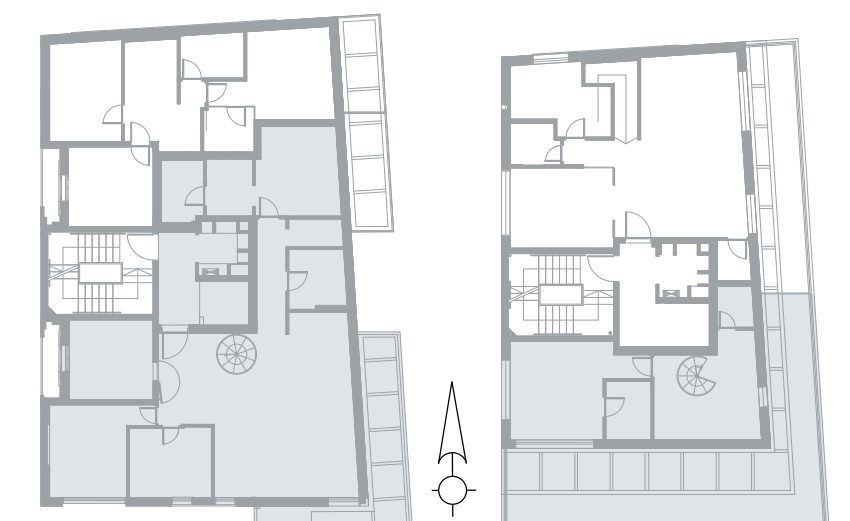

Floor: 7 + Roof  
 Rooms: 6  
 Size: 120 + 43 Sqm  
 Balcony Size: 15 + 7 + 48 Sqm  
 Air Directions: South, East, West

Apt. Number  
**16**

Mosinson St.