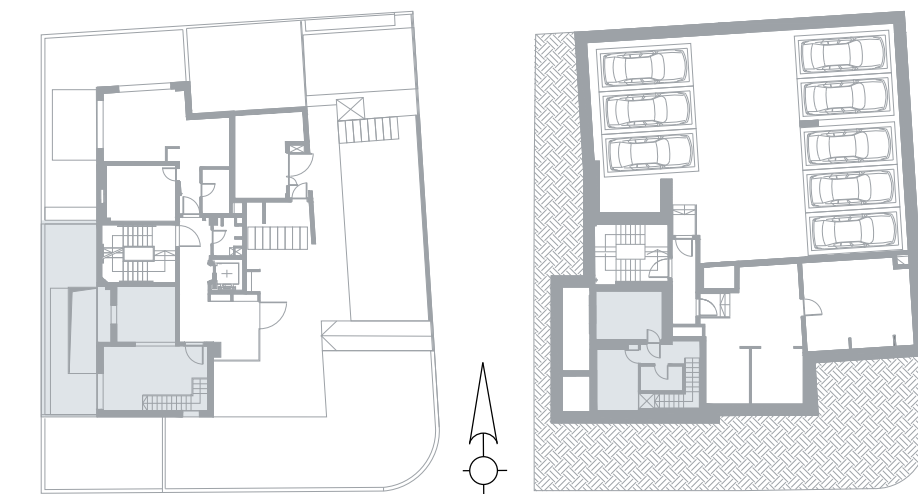

Floor: Ground and -1
 Rooms: 2
 Size: 33 + 42 Sqm
 Garden Size: 31 + 7 Sqm
 Air Directions: South, West

Apt. Number
02

Mosinson St.