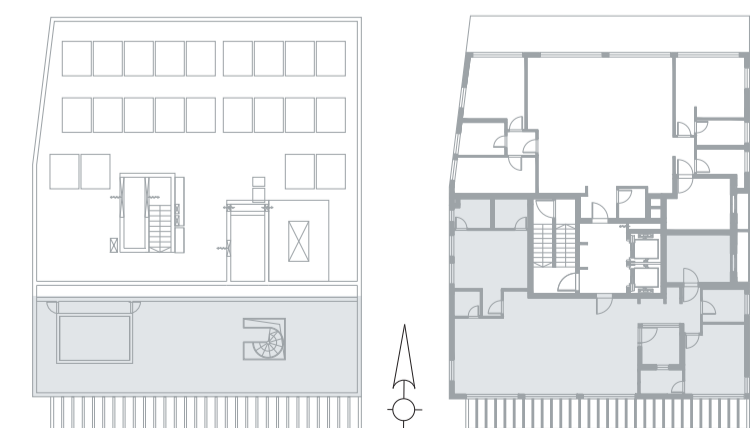

Floor: 7 and Roof  
 Rooms: 4  
 Size: 133 Sqm  
 Roof Balcony Size: 93 Sqm  
 Air Directions: South, East, West

Apt. Number

**28**

Professor Schorr St.