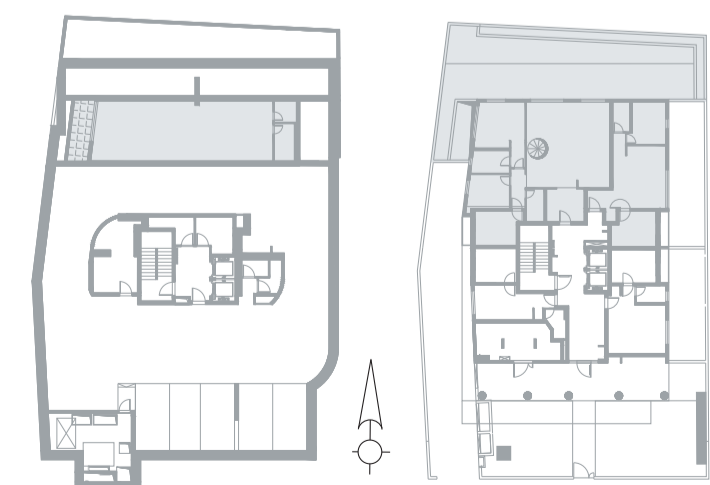

Floor: Garden and -1  
 Rooms: 5  
 Size: 111 +81.5 Sqm  
 Garden Size: 125 +7 Sqm  
 Air Directions: North, East, West

Apt. Number

**03**

Professor Schorr St.